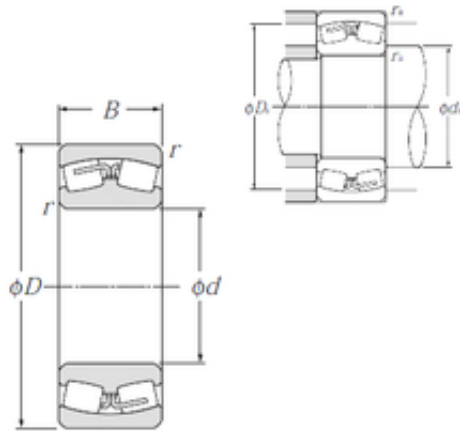

KIA Roller Industry Co.,Ltd

NTN 23272B spherical roller bearings

Bearing No. 23272B

| | |
|-------------------------------|----------------|
| Size | 360x650x232 mm |
| Bore Diameter | 360 mm |
| Outer Diameter | 650 mm |
| Width | 232 mm |
| d | 360 mm |
| D | 650 mm |
| B | 232 mm |
| C | 232 mm |
| r min. | 6 mm |
| da min. | 388 mm |
| Da max. | 622 mm |
| ra max. | 5 mm |
| Weight | 339 Kg |
| Basic dynamic load rating (C) | 4 850 kN |
| Basic static load rating (C0) | 8 700 kN |
| (Grease) Lubrication Speed | 450 r/min |
| (Oil) Lubrication Speed | 590 r/min |
| Calculation factor (e) | 0,36 |
| Calculation factor (Y0) | 1,83 |
| Calculation factor (Y1) | 1,87 |

23272B Bearing 2D drawings and 3D CAD models