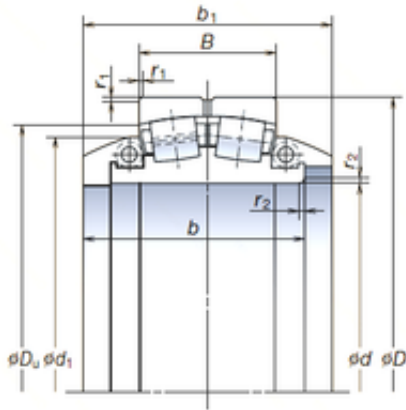

KIA Roller Industry Co.,Ltd

NSK 1200SLPT1752 spherical roller bearings

Bearing No. 1200SLPT1752

Size	1200x1700x410 mm
Bore Diameter	1200 mm
Outer Diameter	1700 mm
Width	410 mm
d	1 200 mm
D	1 700 mm
B	410 mm
b	660 mm
b1	730 mm
d1	1 470 mm
r1 min.	9,5 mm
r2 min.	19 mm
Basic dynamic load rating (C)	17 300 kN

1200SLPT1752 Bearing 2D drawings and 3D CAD models