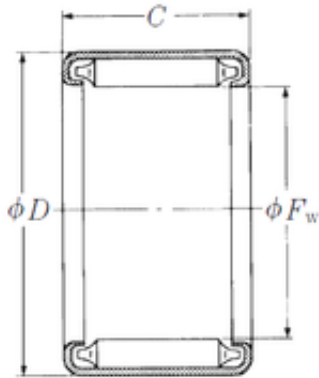

KIA Roller Industry Co.,Ltd

NSK B-2412 needle roller bearings

Bearing No. B-2412

Size	38.1x47.625x19.05 mm
Bore Diameter	38,1 mm
Outer Diameter	47,625 mm
Width	19,05 mm
Fw	38,1 mm
D	47,625 mm
C	19,05 mm
Weight	0,069 Kg
Basic dynamic load rating (C)	35 kN

B-2412 Bearing 2D drawings and 3D CAD models