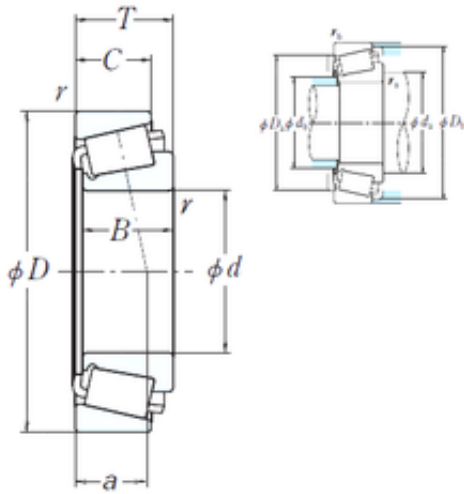

## NSK EE153050/153100 cylindrical roller bearings

Bearing No. EE153050/153100

EE153050/153100 Bearing 2D drawings and 3D CAD models

Size	127x254x77.788 mm
Bore Diameter	127 mm
Outer Diameter	254 mm
Width	77,788 mm
d	127 mm
D	254 mm
T	77,788 mm
B	82,55 mm
C	57,15 mm
R	9,7 mm
r	6,4 mm
a	53,7 mm
Da	223 mm
db	144 mm
da	167 mm
Db	240 mm
Weight	16,6 Kg
Basic dynamic load rating (C)	570 kN
Basic static load rating (C0)	800 kN
Calculation factor (e)	0,32
Calculation factor (Y0)	1