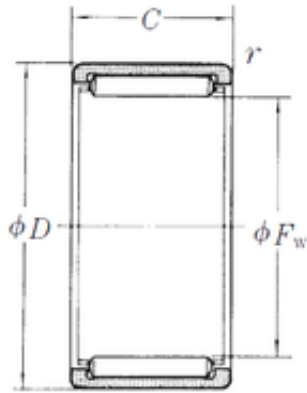

KIA Roller Industry Co.,Ltd

NSK RLM202816-1 needle roller bearings

Bearing No. RLM202816-1

Size	20x28x16 mm
Bore Diameter	20 mm
Outer Diameter	28 mm
Width	16 mm
Fw	20 mm
D	28 mm
C	16 mm
r min.	0,3 mm
Weight	0,026 Kg
Basic dynamic load rating (C)	14,4 kN
Basic static load rating (C0)	19,7 kN

RLM202816-1 Bearing 2D drawings and 3D CAD models