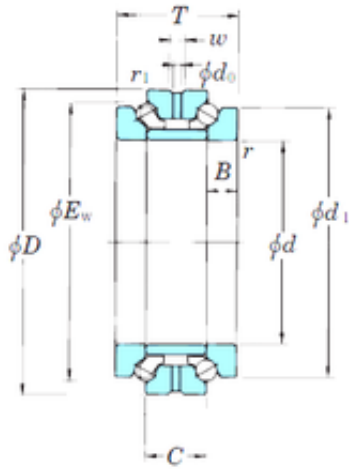

## KOYO 234430B thrust ball bearings

Bearing No. 234430B

234430B Bearing 2D drawings and 3D CAD models

Size	150x225x90 mm
Bore Diameter	150 mm
Outer Diameter	225 mm
Width	90 mm
d	150 mm
D	225 mm
Ew	206 mm
T	90 mm
B	22,5 mm
C	45 mm
Angle ( )	60 °
d1	200 mm
r min.	2,1 mm
r1 min.	1,1 mm
W	14 mm
Weight	11,3 Kg
Basic dynamic load rating (C)	147 kN
Basic static load rating (C0)	394 kN
(Grease) Lubrication Speed	1 900 r/min