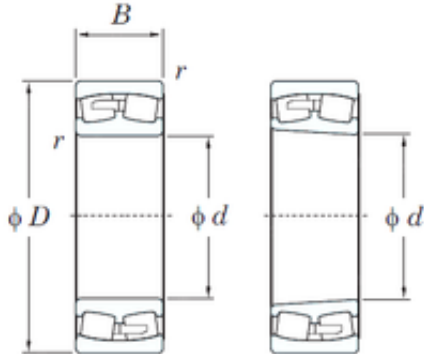

KIA Roller Industry Co.,Ltd

KOYO 22344R spherical roller bearings

Bearing No. 22344R

22344R Bearing 2D drawings and 3D CAD models

Size	220x460x145 mm
Bore Diameter	220 mm
Outer Diameter	460 mm
Width	145 mm
d	220 mm
D	460 mm
B	145 mm
C	145 mm
r min.	5 mm
da min.	242 mm
Da max.	438 mm
ra max.	4 mm
Weight	124 Kg
Basic dynamic load rating (C)	2380 kN
Basic static load rating (C0)	3380 kN
(Grease) Lubrication Speed	720 r/min
(Oil) Lubrication Speed	960 r/min
Calculation factor (e)	0,34
Calculation factor (Y0)	1,96
Calculation factor (Y1)	2
Bearing No.	22344R
r(min)	5
Cr	2980
C0r	3380
Cu	359
Grease lub.	720

KIA Roller Industry Co.,Ltd

Oil lub.	960
da(min)	242
Da(max)	438
ra(max)	4
e	0.34
Y1	2.00
Y2	2.99
Y0	1.96
(Refer.)Mass(kg)	124