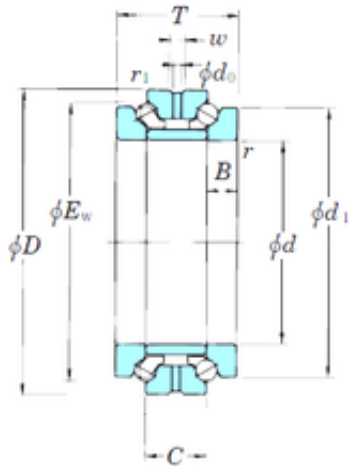

## KOYO 234420B thrust ball bearings

Bearing No. 234420B

Size	100x150x60 mm
Bore Diameter	100 mm
Outer Diameter	150 mm
Width	60 mm
d	100 mm
D	150 mm
Ew	137 mm
T	60 mm
B	15 mm
C	30 mm
Angle ( )	60 °
d1	133 mm
r min.	1,5 mm
r1 min.	1 mm
W	8 mm
Weight	3,33 Kg
Basic dynamic load rating (C)	68,7 kN
Basic static load rating (C0)	172 kN
(Grease) Lubrication Speed	2 900 r/min

234420B Bearing 2D drawings and 3D CAD models