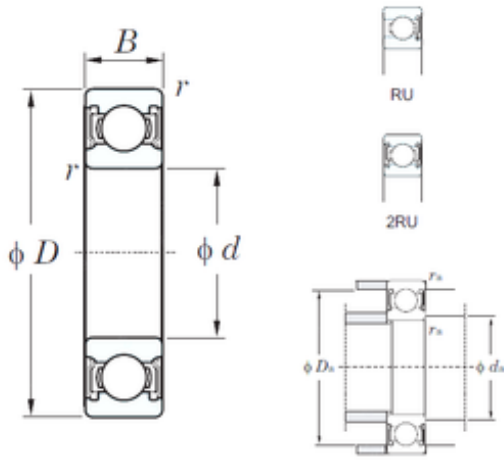

## KOYO 6913-2RU deep groove ball bearings

Bearing No. 6913-2RU

Size	65x90x13 mm
Bore Diameter	65 mm
Outer Diameter	90 mm
Width	13 mm
d	65 mm
D	90 mm
B	13 mm
C	13 mm
r min.	1 mm
da min.	70 mm
da max	71 mm
Da max.	85 mm
ra max.	1 mm
Weight	0,211 Kg
Basic dynamic load rating (C)	17,4 kN
Basic static load rating (C0)	16,1 kN
(Grease) Lubrication Speed	7100 r/min

6913-2RU Bearing 2D drawings and 3D CAD models