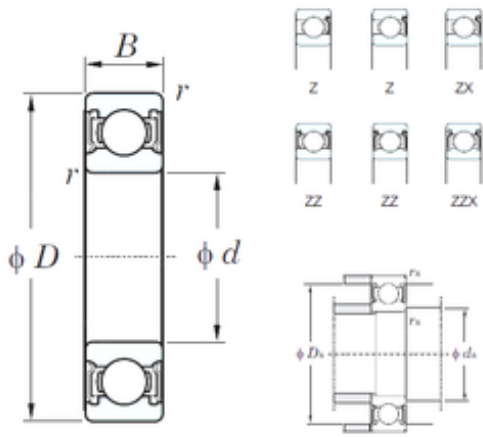

## KOYO 6315Z deep groove ball bearings

Bearing No. 6315Z

Size	75x160x37 mm
Bore Diameter	75 mm
Outer Diameter	160 mm
Width	37 mm
d	75 mm
D	160 mm
B	37 mm
C	37 mm
r min.	2,1 mm
da min.	86 mm
da max	97,5 mm
Da max.	149 mm
ra max.	2 mm
Weight	3,02 Kg
Basic dynamic load rating (C)	113 kN
Basic static load rating (C0)	77,2 kN
(Grease) Lubrication Speed	4200 r/min
(Oil) Lubrication Speed	5000 r/min

6315Z Bearing 2D drawings and 3D CAD models