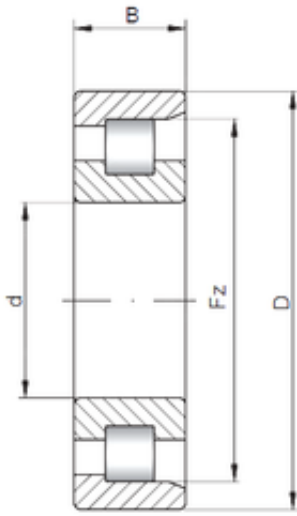

KIA Roller Industry Co.,Ltd

ISO NF2320 cylindrical roller bearings

Bearing No. NF2320

Size	100x215x73 mm
Bore Diameter	100 mm
Outer Diameter	215 mm
Width	73 mm
d	100 mm
D	215 mm
B	73 mm
C	73 mm

NF2320 Bearing 2D drawings and 3D CAD models